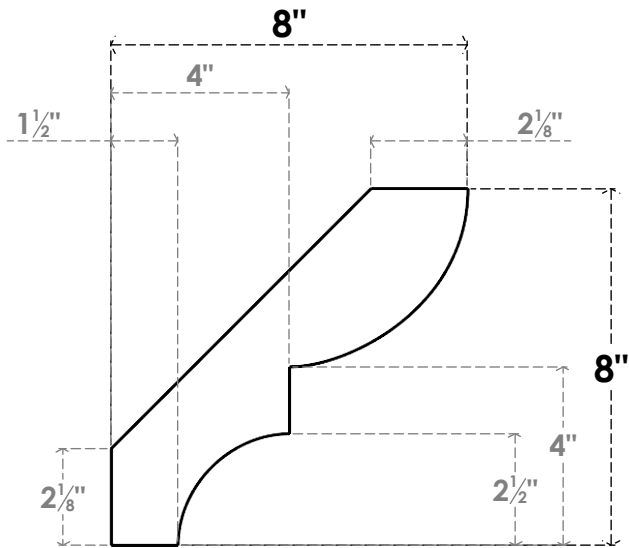

ITEM NUMBER: BRCPO030X08000X08000RID

3"W X 8"D X 8"H RIDGEWOOD ARCHITECTURAL GRADE PVC OPEN BRACE

SIDE PROFILE

FRONT PROFILE

ISOMETRIC

EKENA MILLWORK
2300 WEST MAIN ST.
CLARKSVILLE, TX 75426
TOLL FREE: 866-607-0453
WWW.EKENAMILLWORK.COM