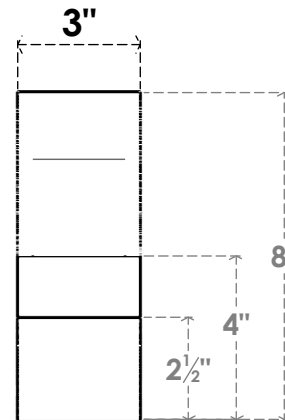

ITEM NUMBER: BRCPO030X08000X08000RID

3"W X 8"D X 8"H RIDGEWOOD ARCHITECTURAL GRADE PVC OPEN BRACE

SIDE PROFILE

FRONT PROFILE

ISOMETRIC

EKENA MILLWORK
2300 WEST MAIN ST.
CLARKSVILLE, TX 75426
TOLL FREE: 866-607-0453
WWW.EKENAMILLWORK.COM