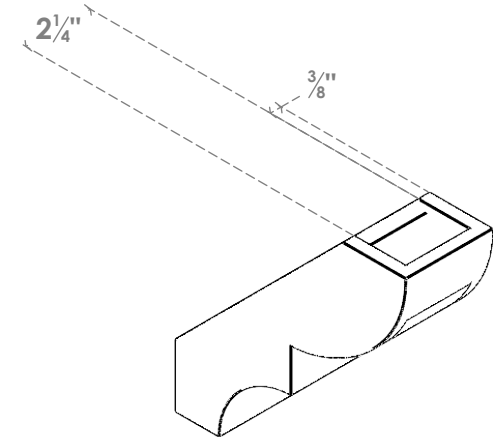

ITEM NUMBER: BRCPO030X08000X08000RID

3"W X 8"D X 8"H RIDGEWOOD ARCHITECTURAL GRADE PVC OPEN BRACE

SIDE PROFILE

FRONT PROFILE

ISOMETRIC

EKENA MILLWORK
2300 WEST MAIN ST.
CLARKSVILLE, TX 75426
TOLL FREE: 866-607-0453
WWW.EKENAMILLWORK.COM